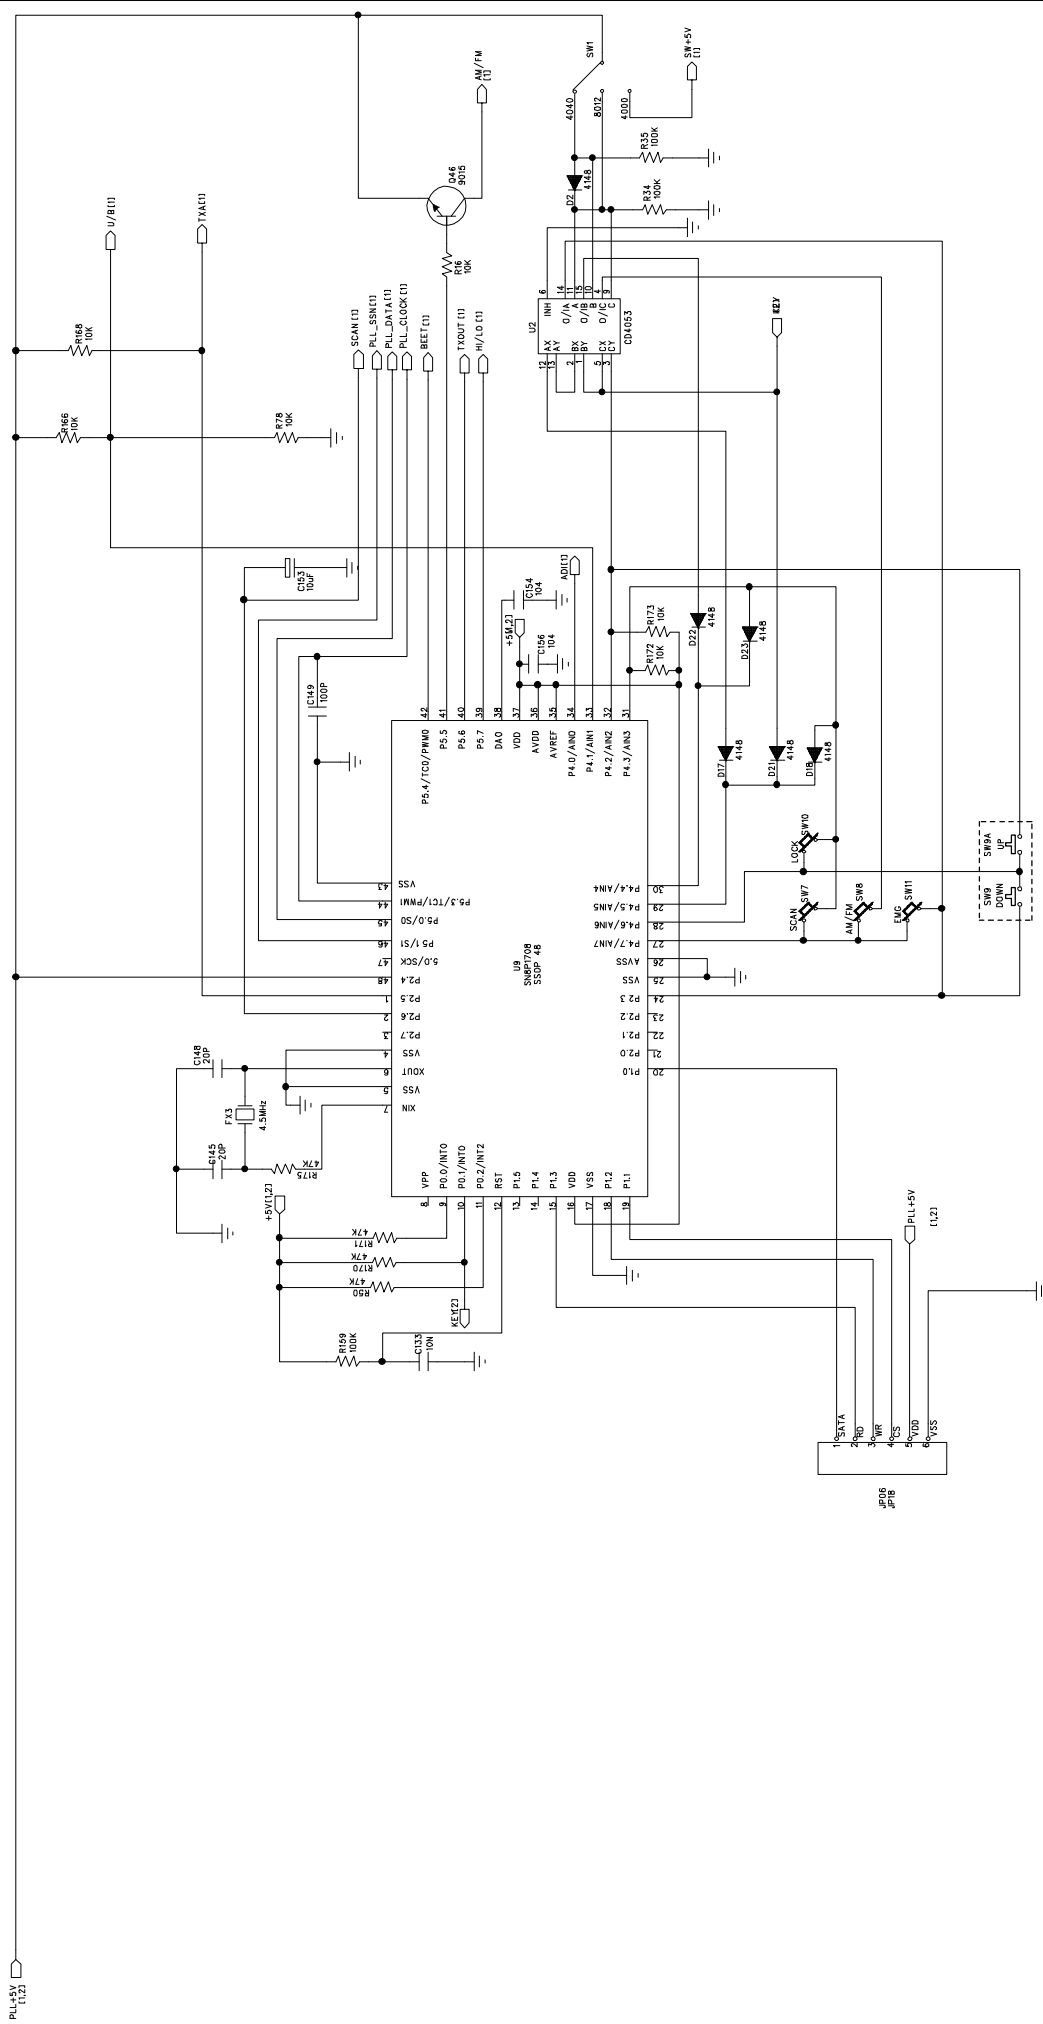

MODEL	MC-8 Multi
VERSION	VER-01
DATE	10-Apr-2003

TEAM Electronic GmbH

PLL_CLOCK (2)

PLL_DATA (2)

PLL_SSN(2)

TEAM Electronic GmbH
MODEL MC-8 Multi
VERSION REV-01
DATE 12-Apr-2003